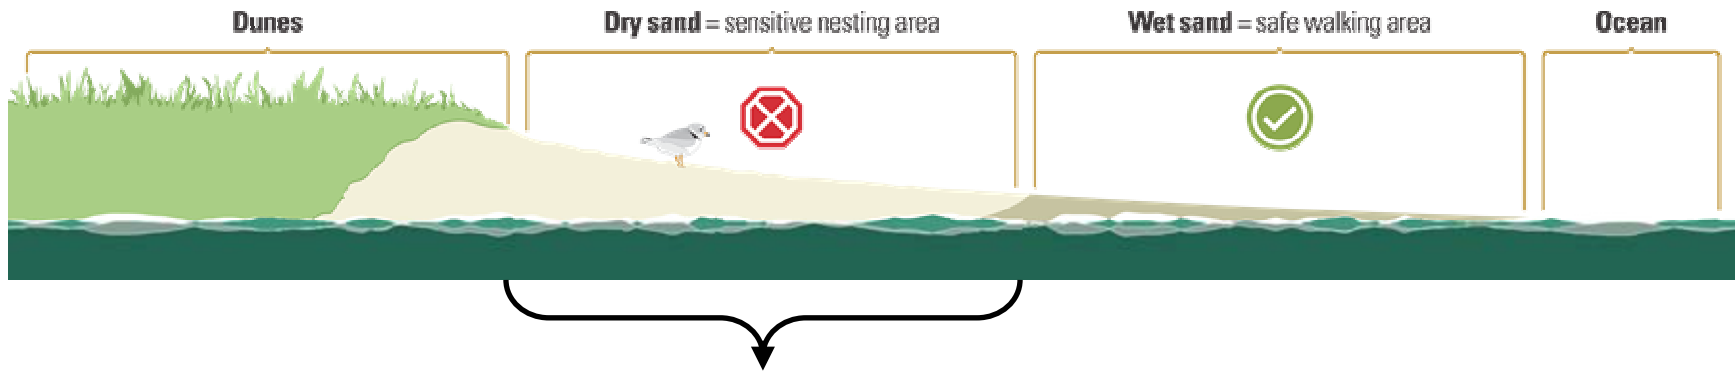

Where do Piping Plovers nest?

Can you find the Piping Plover on its nest?

Hans Toom

- Chicks fledge (fly).
- Plovers migrate south for fall and winter.

Garth McElroy

- Hatch eggs.
- Mom and Dad plover care for chicks for 4 weeks.

Hans Toom

Environment Canada

- Arrive on beach in spring (April-May).
- Find a mate.

Environment Canada

- Find a dry and safe place to nest on the sand.
- Mom plover lays 4 eggs.
- Mom and Dad plover incubate eggs for 4 weeks.